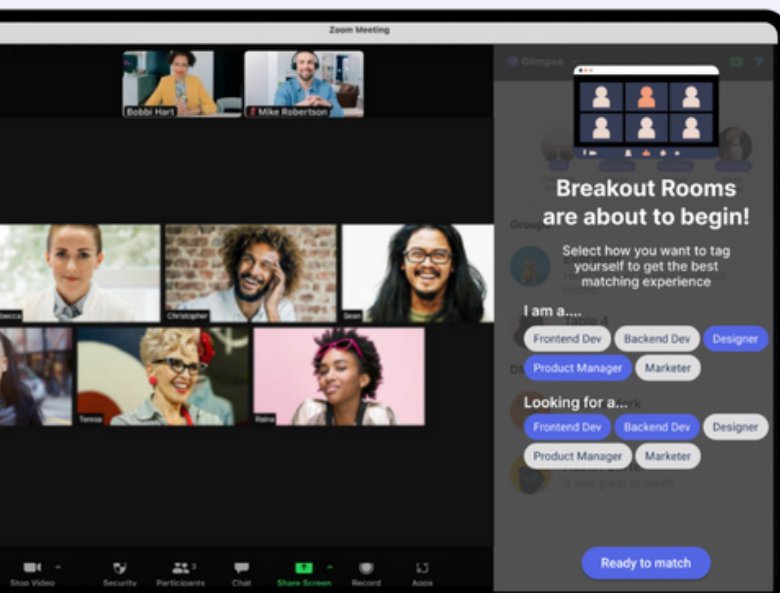

## Speed Networking & Remote Team Connection

**Speed networking**, team meetings & more: **twine for Zoom** works where you do. Match employees based on set rules for timed, back-to-back group or 1:1 conversations.

### Key Features:

- ✓ Hosts **match participants using custom rules**; pair new hires with old, Mentors with Mentees, etc.
- ✓ Timed **roulette-style** video conversations in 1-on-1 or small group format
- ✓ Recreate office **serendipity**: spacial map mode & **table names** let employees choose who they want to talk to
- ✓ Customizable **conversations starters** & activity assignment
- ✓ **Simple setup** means you can setup your event in Zoom and let it run
- ✓ Utilize **templates** for one-click setup & easy replication

### twine for Zoom is great for...

speed networking

training & development

employee socials & all-hands

*"Keeping our teams connected in a remote-first workplace is critical for us. It allows us to dismantle siloes that build up and at the end of the day, allows us to better support our customers... exceptionally easy to set up and we accomplish more in 20 minutes in twine than we could with 50, 30 minute Zoom calls."*